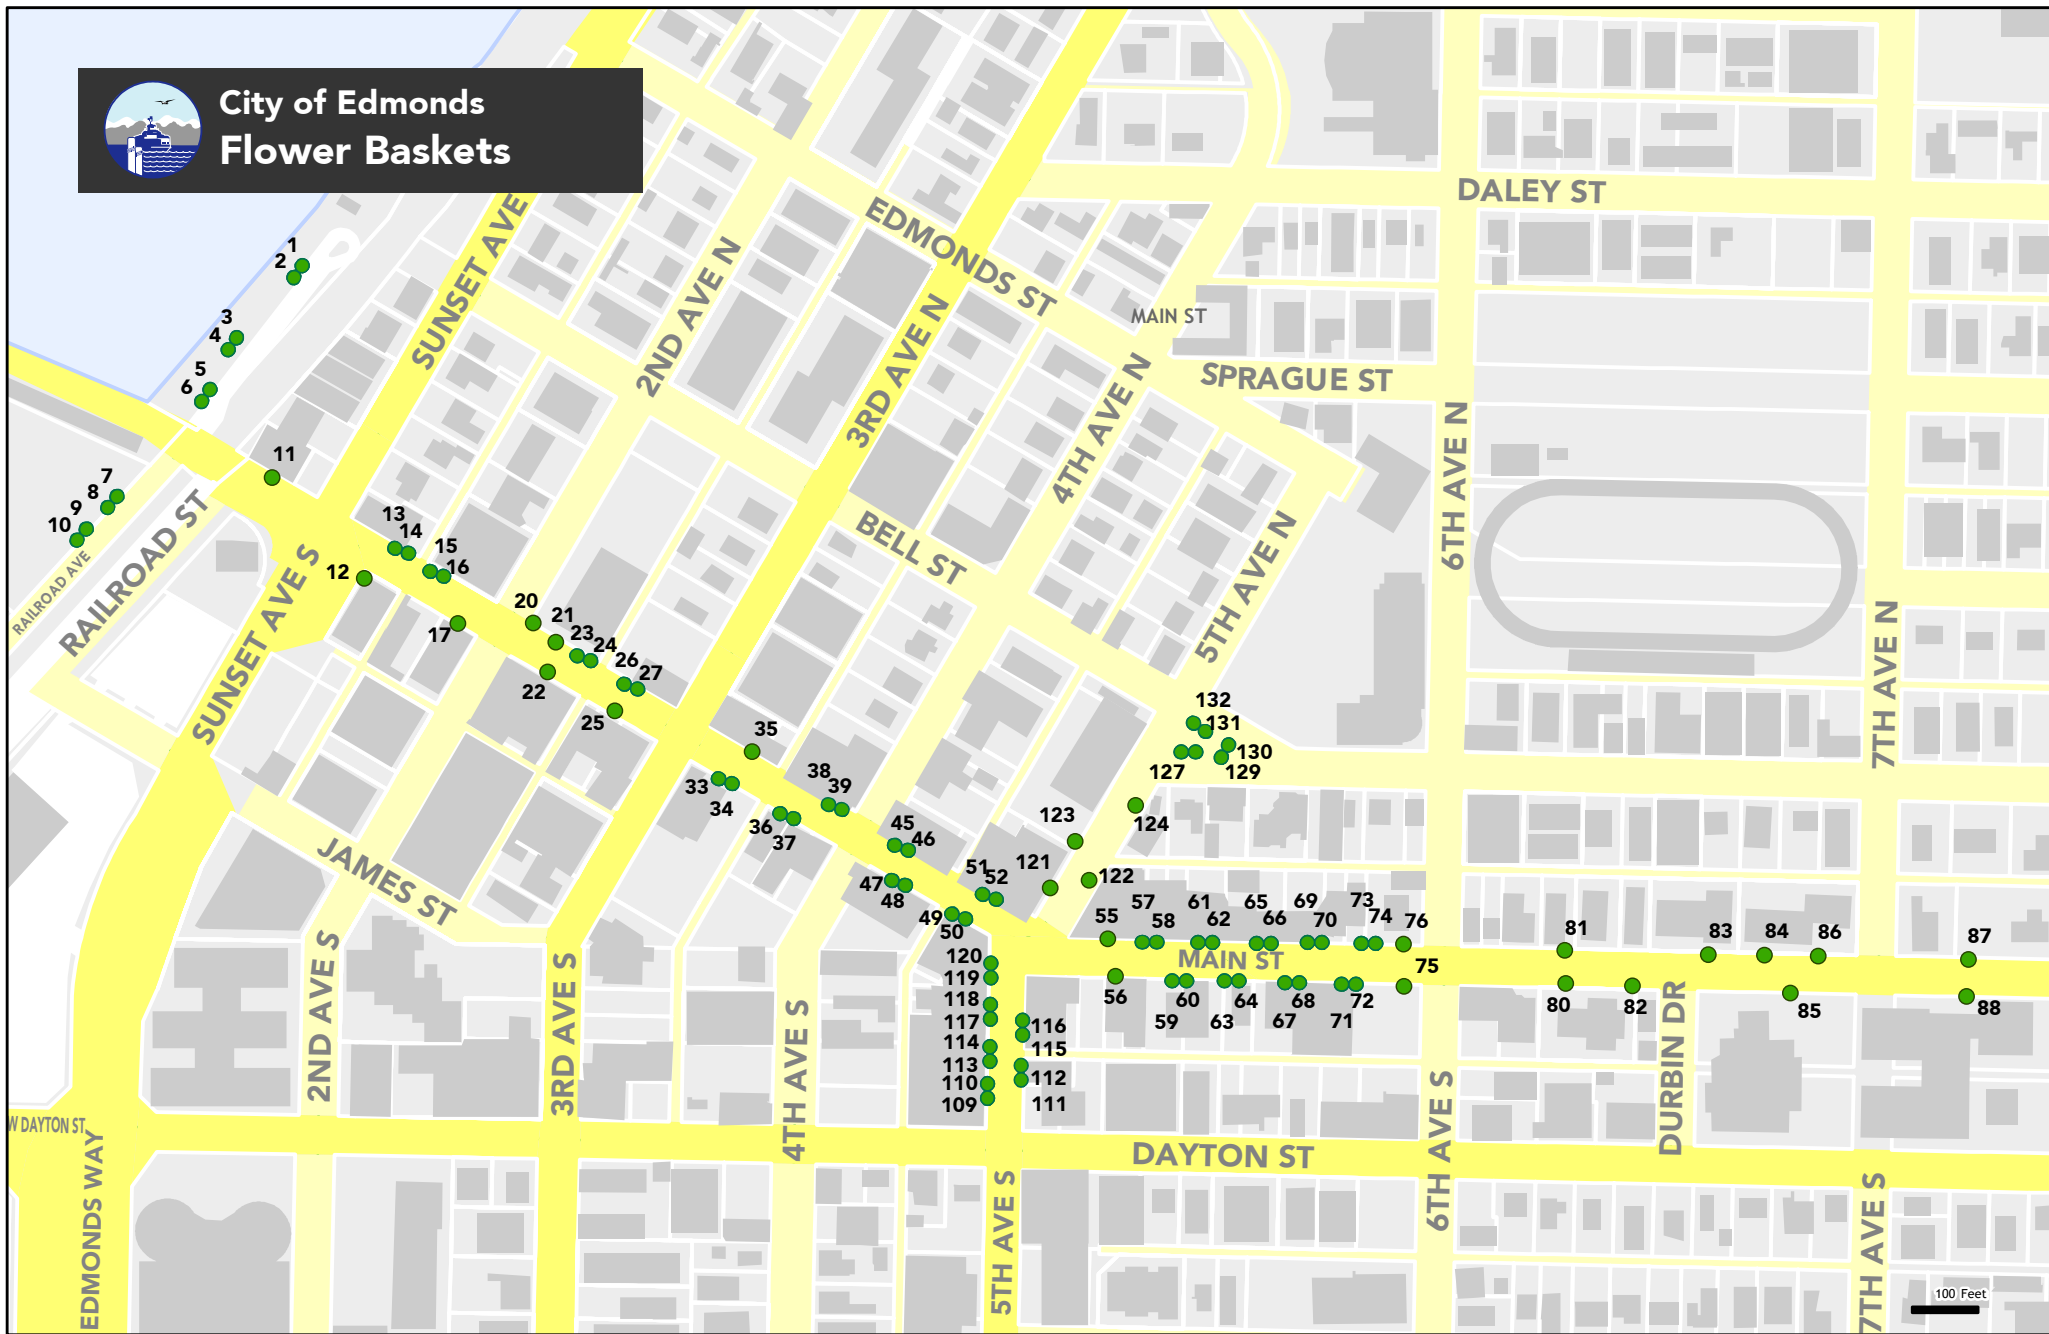

# City of Edmonds Flower Baskets

100 Feet

Parks and Recreation  
City of Edmonds  
700 Main St  
Edmonds, WA  
98020

## Edmonds Flower Basket Locations

● Basket \$100

2023